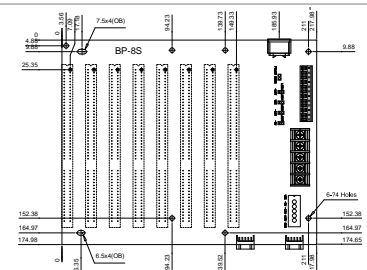

BP-8S-RS-R41

Ordering Information

BP-8S-RS-R41	3-slot backplane with 3 ISA slots